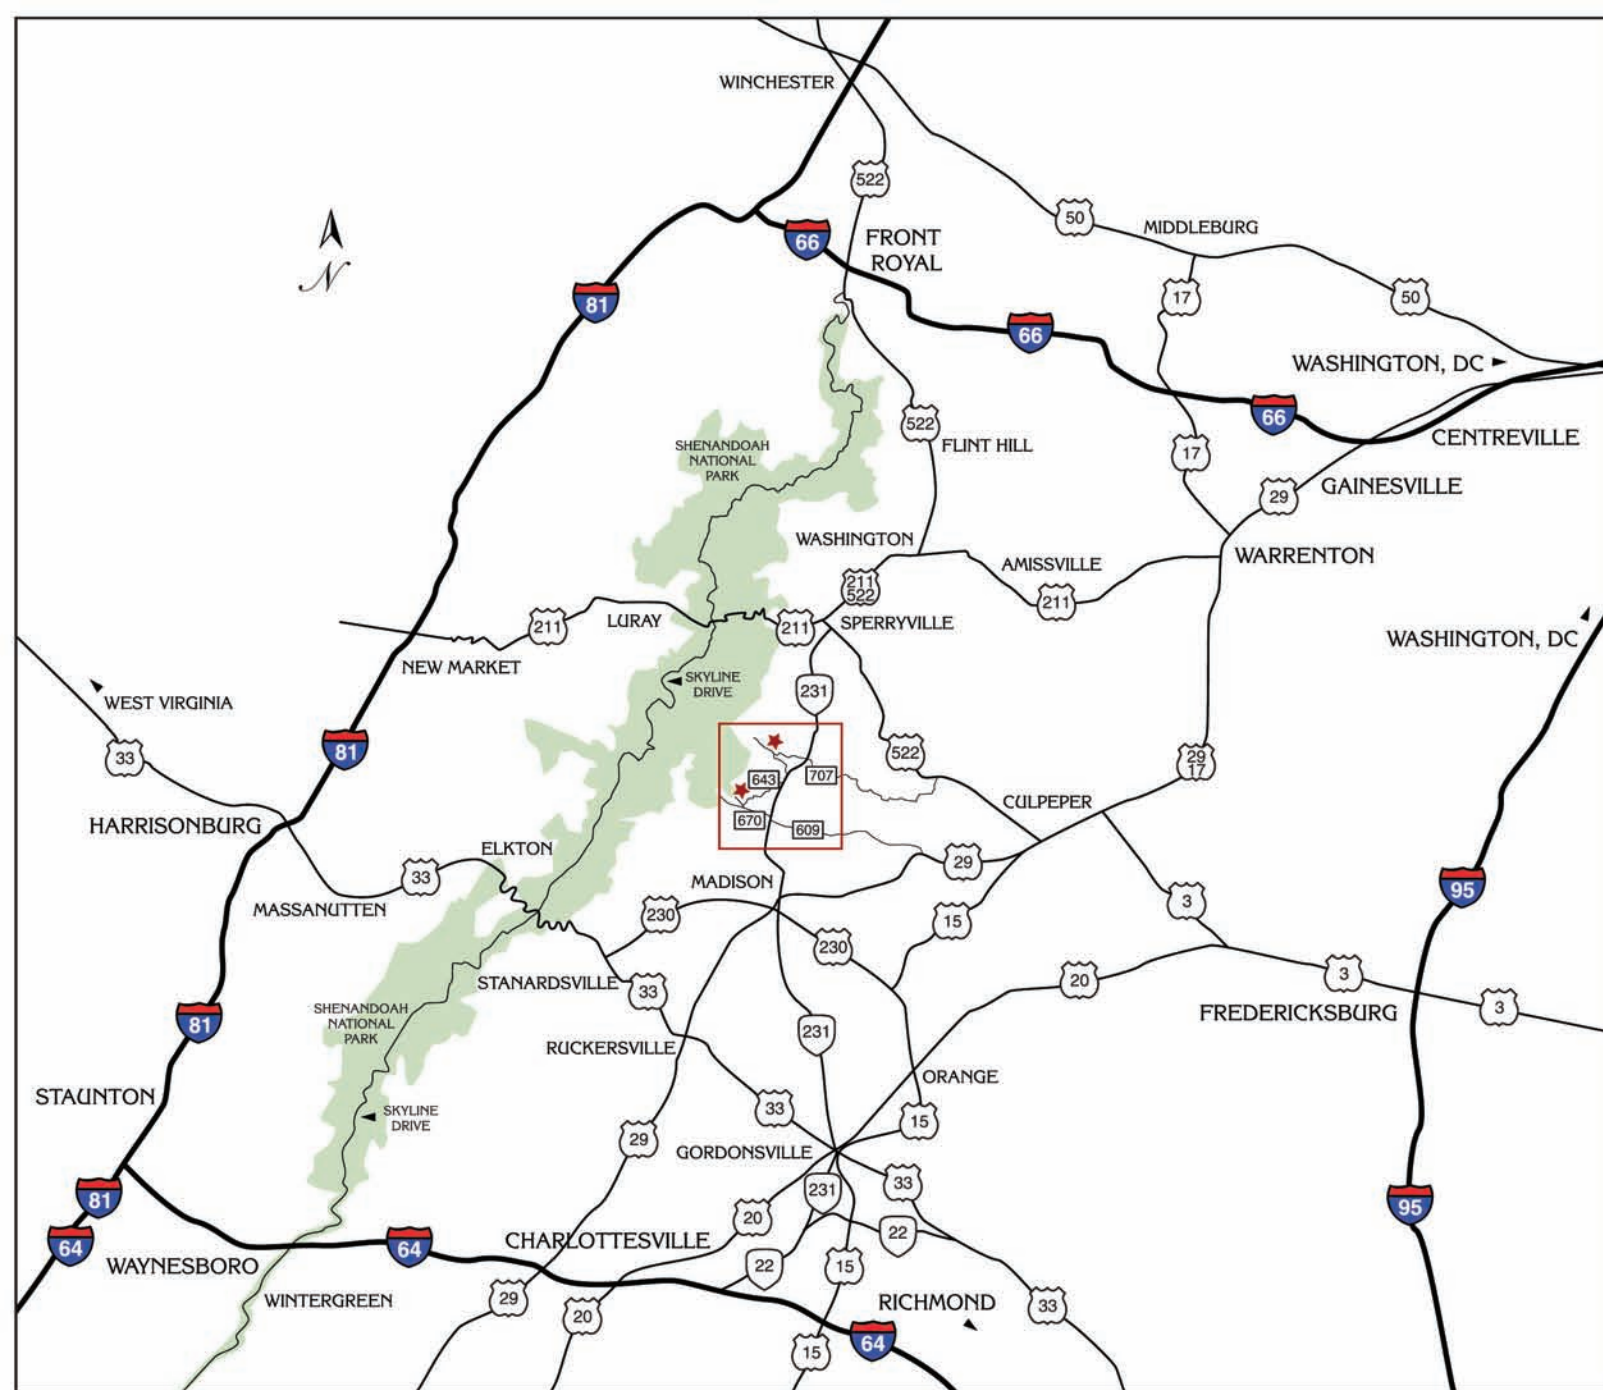

Regional  
Map of  
Foothills  
Scenic  
Wine Trail

# Driving Directions to Foothills Scenic Wine Trail

Detail Map of Foothills Scenic Wine Trail

*From Washington, DC and areas north:*  
I-66 West to Gainesville; exit Rt. 29 South to Warrenton. Exit at Bus. 29 to Warrenton; follow signs to Rt. 211. Take Rt. 211 West 28 miles to Sperryville, turn left on Rt. 522 into town. Stay on 522 and follow signs to Rt. 231. Go 1/2 mile, turn right on Rt. 231. Continue south on Rt. 231 to Sharp Rock (west on Rt. 707) and DuCard (west on Rt. 643).

*From Charlottesville and areas south:*  
Take Rt. 29 North to Madison; left on Business Rt. 29/Rt. 231. Turn left onto Rt. 231 North and proceed to Etlan; DuCard (west on Rt. 643) and Sharp Rock (west on Rt. 707).

DuCard Vineyards  
540.923.4206  
40 Gibson Hollow Lane  
Etlan (Madison County), VA 22719  
ducardvineyards.com

Sharp Rock Vineyards and Cottages  
540.987.8020  
5 Sharp Rock Road  
Sperryville, VA 22740  
sharprockvineyards.com