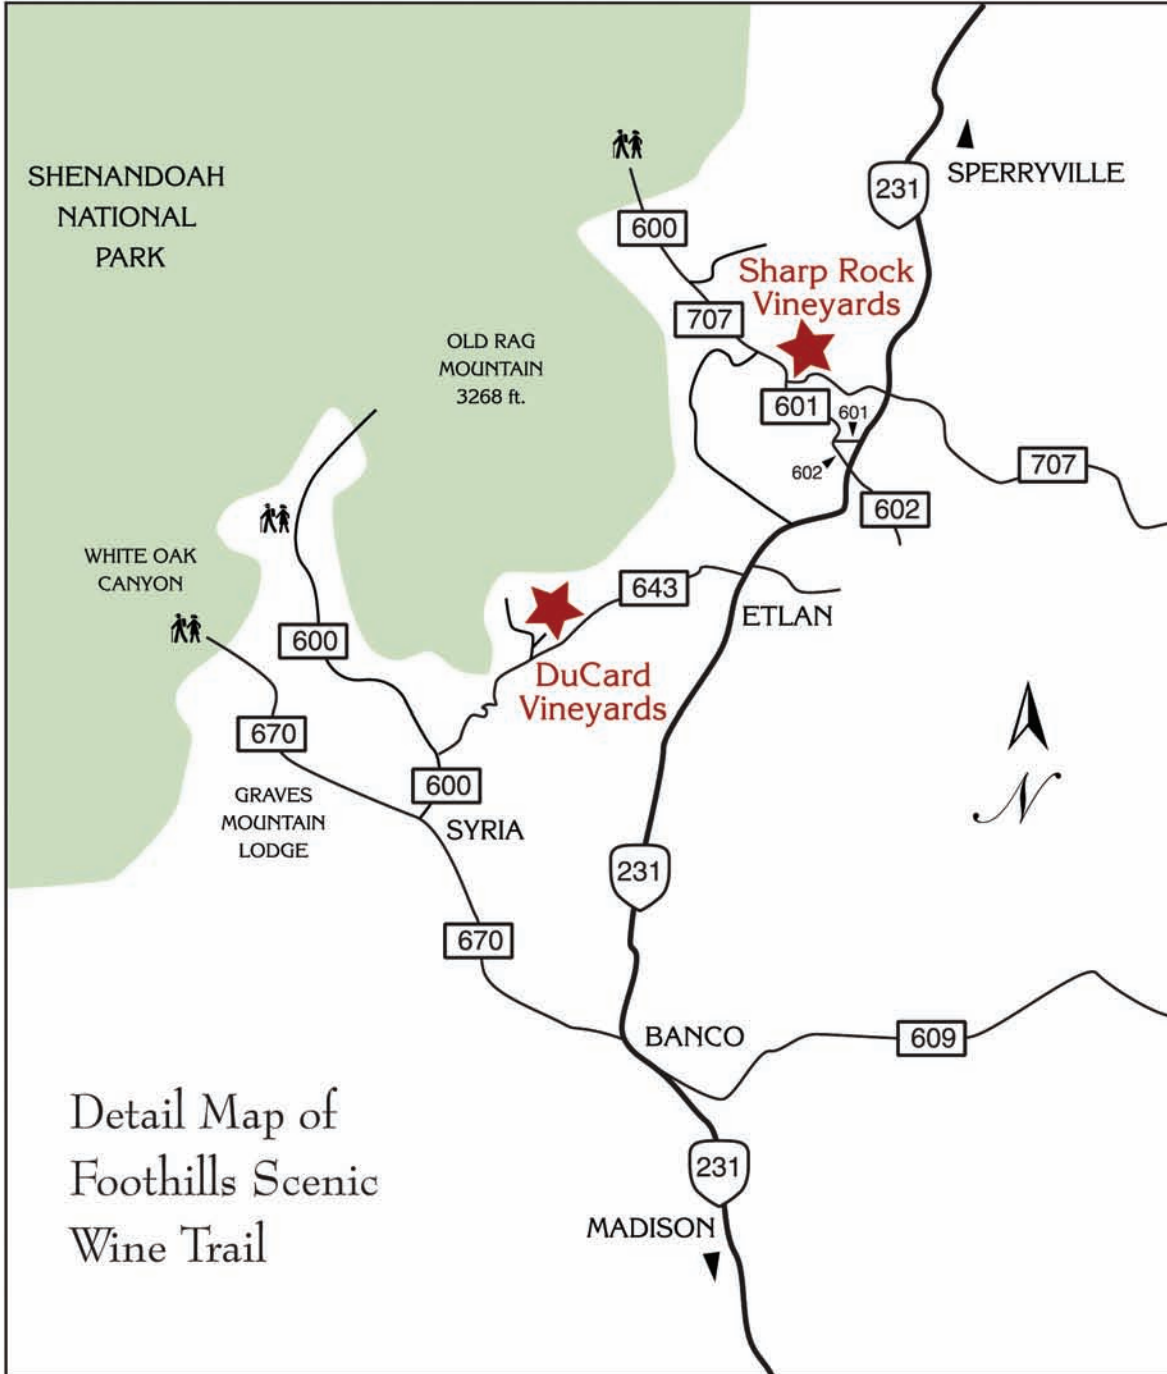

Regional  
Map of  
Foothills  
Scenic  
Wine Trail

# Driving Directions to Foothills Scenic Wine Trail

Detail Map of Foothills Scenic Wine Trail

*From Washington, DC and areas north:*  
I-66 West to Gainesville; exit Rt. 29 South to Warrenton. Exit at Bus. 29 to Warrenton; follow signs to Rt. 211. Take Rt. 211 West 28 miles to Sperryville, turn left on Rt. 522 into town. Stay on 522 and follow signs to Rt. 231. Go 1/2 mile, turn right on Rt. 231. Continue south on Rt. 231 to Sharp Rock (west on Rt. 707) and DuCard (west on Rt. 643).

*From Charlottesville and areas south:*  
Take Rt. 29 North to Madison; left on Business Rt. 29/Rt. 231. Turn left onto Rt. 231 North and proceed to Etlan; DuCard (west on Rt. 643) and Sharp Rock (west on Rt. 707).

DuCard Vineyards  
540.923.4206  
40 Gibson Hollow Lane  
Etlan (Madison County), VA 22719  
ducardvineyards.com

Sharp Rock Vineyards and Cottages  
540.987.8020  
5 Sharp Rock Road  
Sperryville, VA 22740  
sharprockvineyards.com